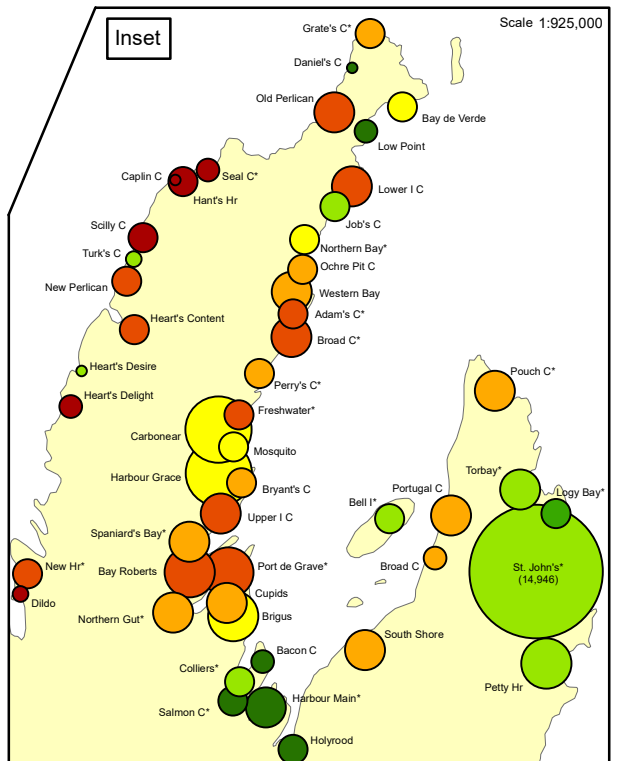

Origins of the Newfoundland Population, 1836

French Shore 1783-1904

* - Includes nearby settlement(s)

See Inset