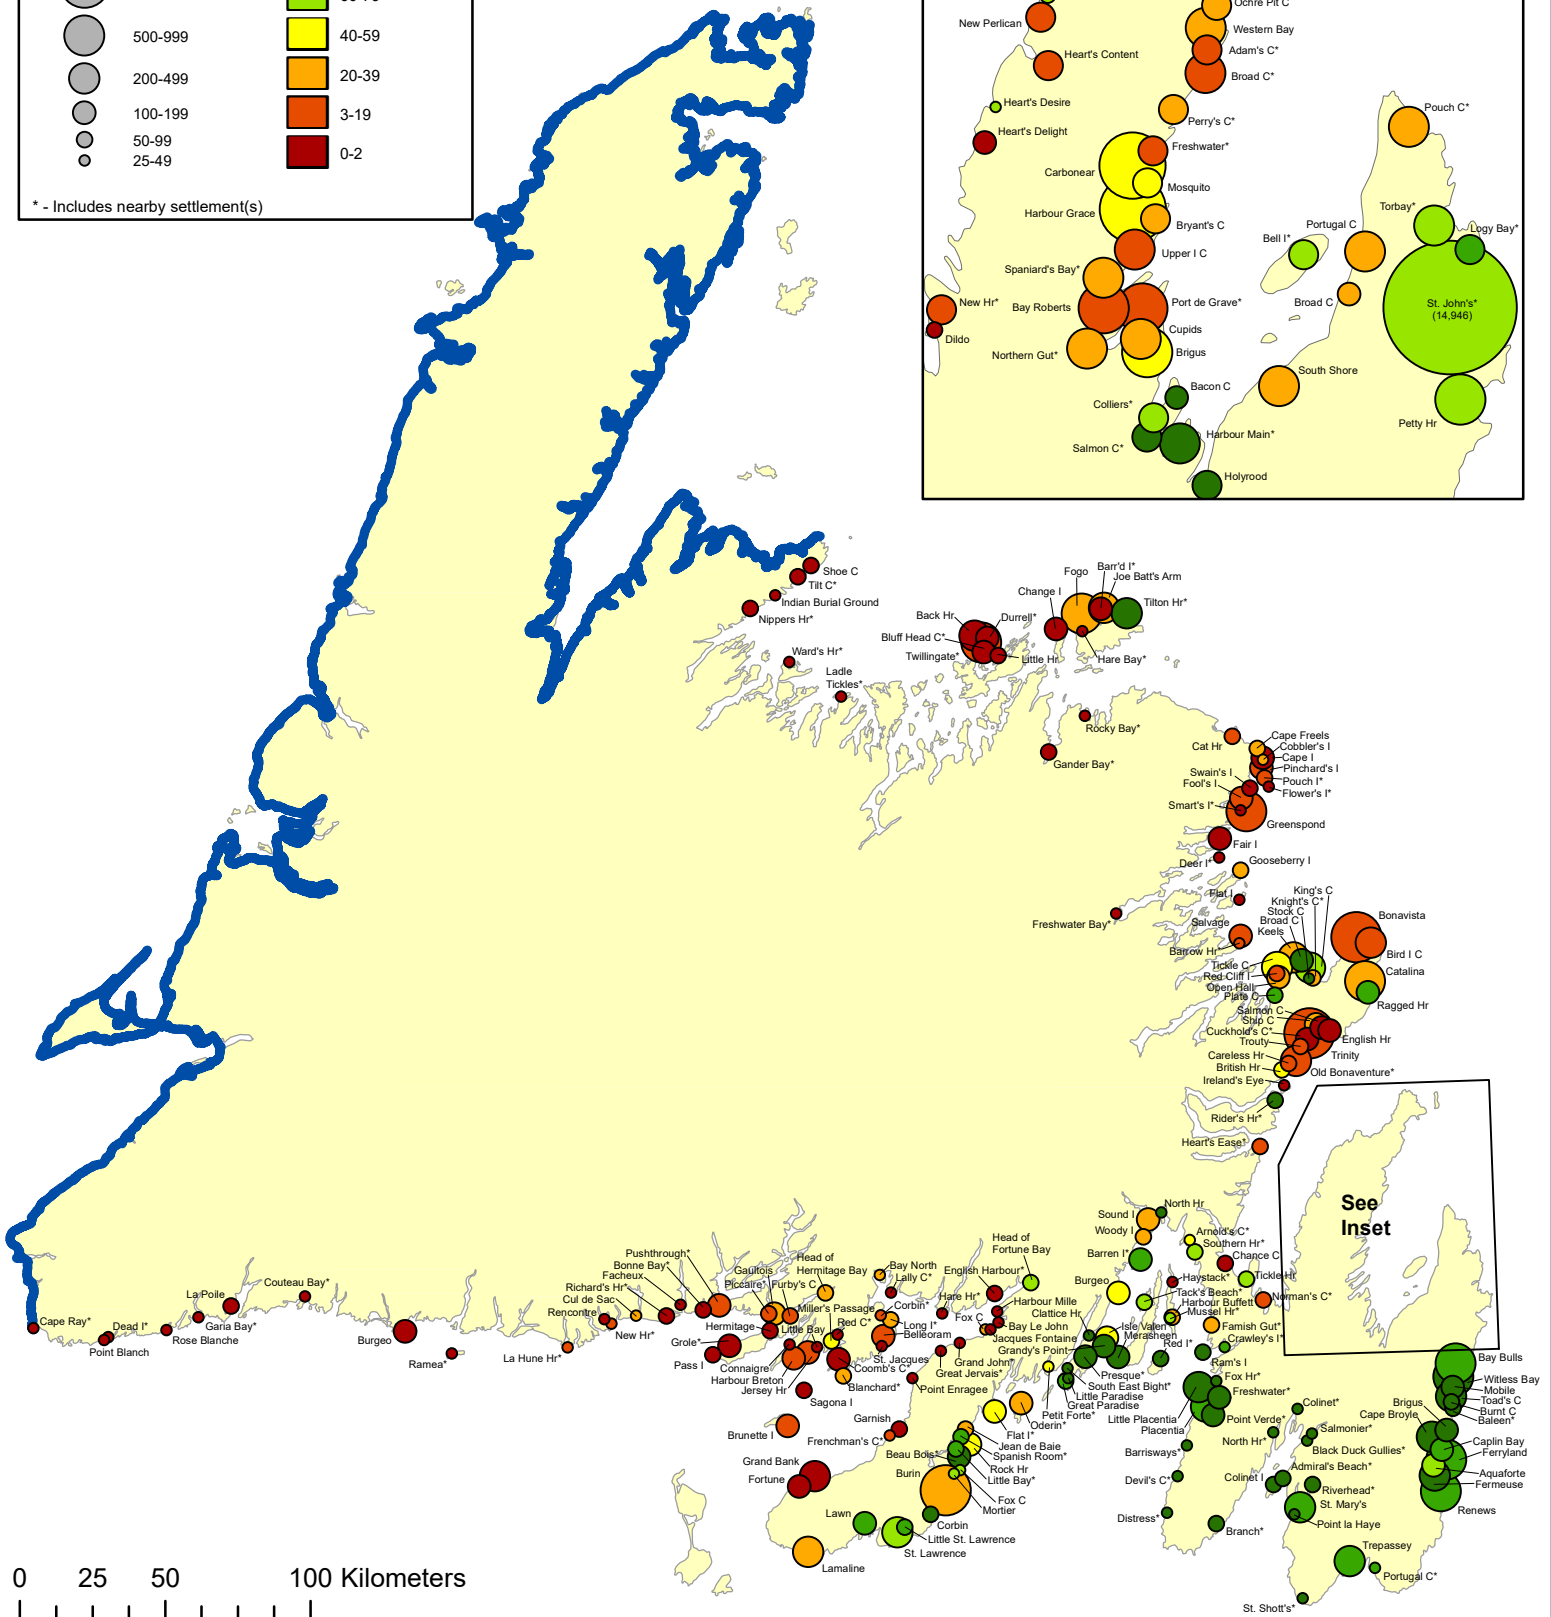

Origins of the Newfoundland Population, 1836

French Shore 1783-1904

* - Includes nearby settlement(s)

See Inset