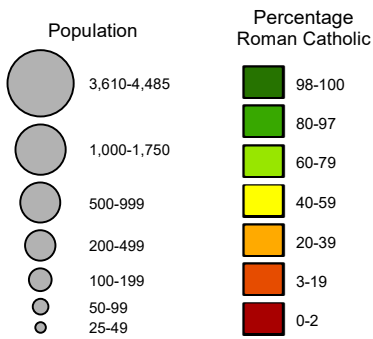

Origins of the Newfoundland Population, 1836

French Shore 1783-1904

* - Includes nearby settlement(s)

See Inset